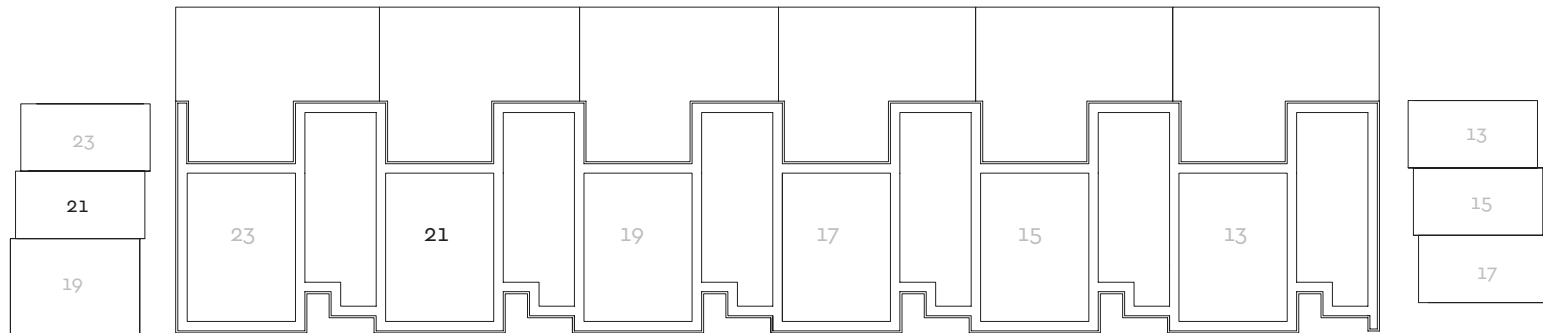

15 Cranbrook Lane
107.8 sq metres / 1161.3 sq feet

GROUND FLOOR

FIRST FLOOR

ROOF LEVEL

17 Cranbrook Lane
90.2 sq metres / 971 sq feet

GROUND FLOOR

FIRST FLOOR

ROOF LEVEL

19 Cranbrook Lane
107.8 sq metres / 1161.3 sq feet

GROUND FLOOR

FIRST FLOOR

ROOF LEVEL

21 Cranbrook Lane
90.2 sq metres / 971 sq feet

GROUND FLOOR

FIRST FLOOR

ROOF LEVEL

23 Cranbrook Lane
109.2 sq metres / 1175.5 sq feet

GROUND FLOOR

FIRST FLOOR

ROOF LEVEL