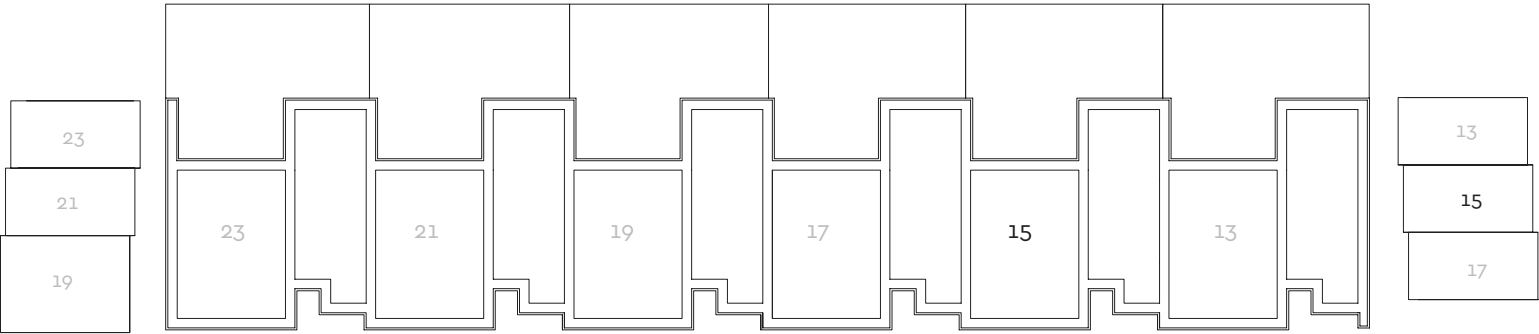

11 Cranbrook Lane
119.1 sq metres / 1282.3 sq feet

GROUND FLOOR

FIRST FLOOR

ROOF LEVEL

13 Cranbrook Lane
90.2 sq metres / 971 sq feet

GROUND FLOOR

FIRST FLOOR

ROOF LEVEL

15 Cranbrook Lane
107.8 sq metres / 1161.3 sq feet

GROUND FLOOR

FIRST FLOOR

ROOF LEVEL

17 Cranbrook Lane
90.2 sq metres / 971 sq feet

GROUND FLOOR

FIRST FLOOR

ROOF LEVEL

19 Cranbrook Lane
107.8 sq metres / 1161.3 sq feet

GROUND FLOOR

FIRST FLOOR

ROOF LEVEL

21 Cranbrook Lane
90.2 sq metres / 971 sq feet

GROUND FLOOR

FIRST FLOOR

ROOF LEVEL

23 Cranbrook Lane
109.2 sq metres / 1175.5 sq feet

GROUND FLOOR

FIRST FLOOR

ROOF LEVEL