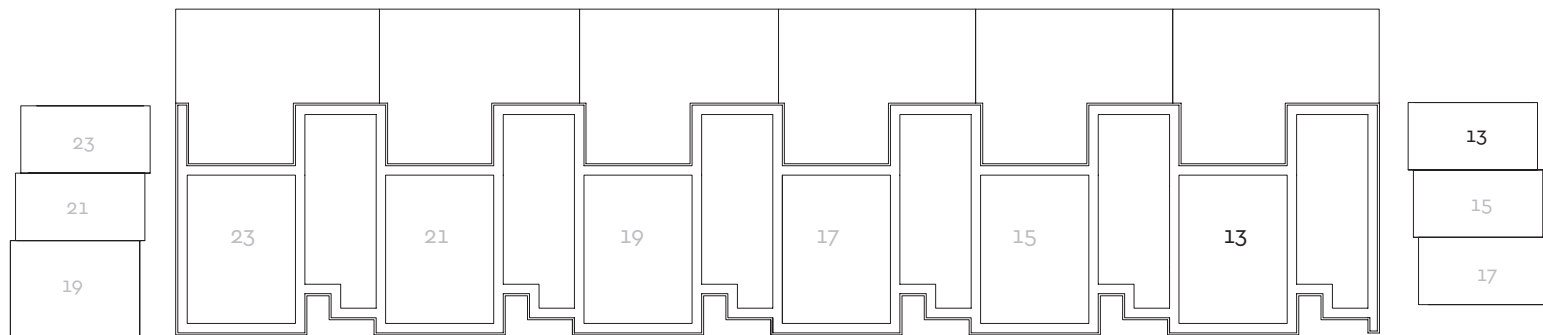

11 Cranbrook Lane
119.1 sq metres / 1282.3 sq feet

GROUND FLOOR

FIRST FLOOR

ROOF LEVEL

13 Cranbrook Lane
90.2 sq metres / 971 sq feet

GROUND FLOOR

FIRST FLOOR

ROOF LEVEL

15 Cranbrook Lane
107.8 sq metres / 1161.3 sq feet

GROUND FLOOR

FIRST FLOOR

ROOF LEVEL

17 Cranbrook Lane
90.2 sq metres / 971 sq feet

GROUND FLOOR

FIRST FLOOR

ROOF LEVEL

19 Cranbrook Lane
107.8 sq metres / 1161.3 sq feet

GROUND FLOOR

FIRST FLOOR

ROOF LEVEL

21 Cranbrook Lane
90.2 sq metres / 971 sq feet

GROUND FLOOR

FIRST FLOOR

ROOF LEVEL

23 Cranbrook Lane
109.2 sq metres / 1175.5 sq feet

GROUND FLOOR

FIRST FLOOR

ROOF LEVEL