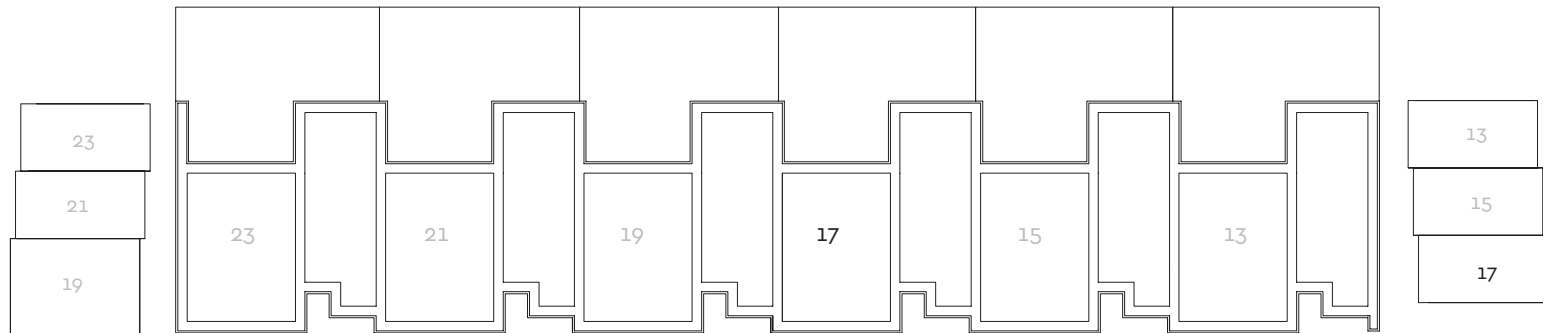

11 Cranbrook Lane
119.1 sq metres / 1282.3 sq feet

GROUND FLOOR

FIRST FLOOR

ROOF LEVEL

13 Cranbrook Lane
90.2 sq metres / 971 sq feet

GROUND FLOOR

FIRST FLOOR

ROOF LEVEL

15 Cranbrook Lane
107.8 sq metres / 1161.3 sq feet

GROUND FLOOR

FIRST FLOOR

ROOF LEVEL

17 Cranbrook Lane
90.2 sq metres / 971 sq feet

GROUND FLOOR

FIRST FLOOR

ROOF LEVEL

19 Cranbrook Lane
107.8 sq metres / 1161.3 sq feet

GROUND FLOOR

FIRST FLOOR

ROOF LEVEL

21 Cranbrook Lane
90.2 sq metres / 971 sq feet

GROUND FLOOR

FIRST FLOOR

ROOF LEVEL

23 Cranbrook Lane
109.2 sq metres / 1175.5 sq feet

GROUND FLOOR

FIRST FLOOR

ROOF LEVEL