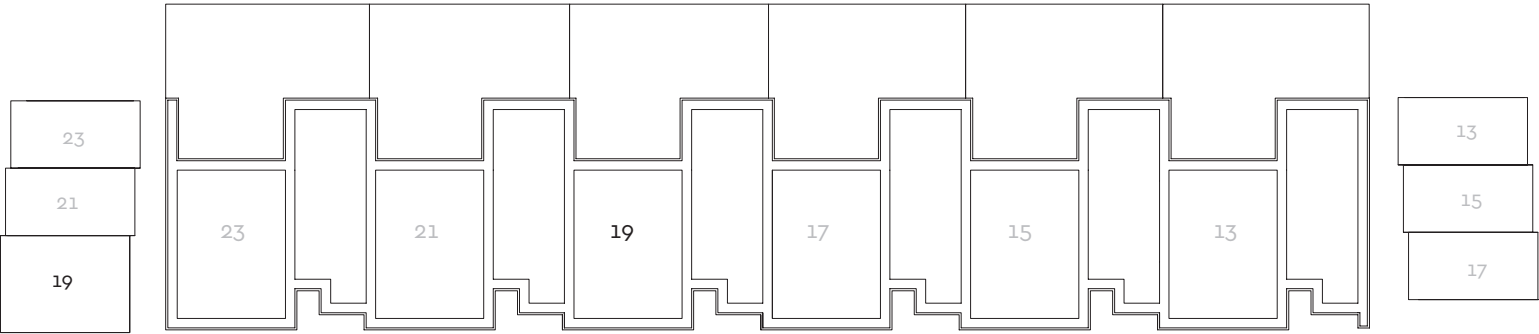

15 Cranbrook Lane
107.8 sq metres / 1161.3 sq feet

GROUND FLOOR

FIRST FLOOR

ROOF LEVEL

17 Cranbrook Lane
90.2 sq metres / 971 sq feet

GROUND FLOOR

FIRST FLOOR

ROOF LEVEL

19 Cranbrook Lane
107.8 sq metres / 1161.3 sq feet

GROUND FLOOR

FIRST FLOOR

ROOF LEVEL

21 Cranbrook Lane
90.2 sq metres / 971 sq feet

GROUND FLOOR

FIRST FLOOR

ROOF LEVEL

23 Cranbrook Lane
109.2 sq metres / 1175.5 sq feet

GROUND FLOOR

FIRST FLOOR

ROOF LEVEL